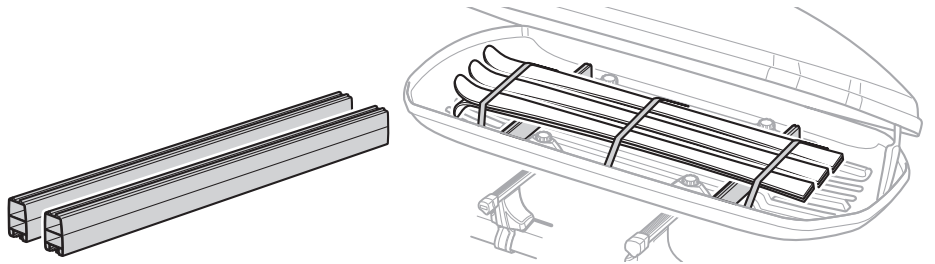

i Thule Box Ski Carrier adapter

694800 → Pacific: 200, 780

694500 → Pacific: 500

694600 → Pacific: 600

694700 → Pacific: 700