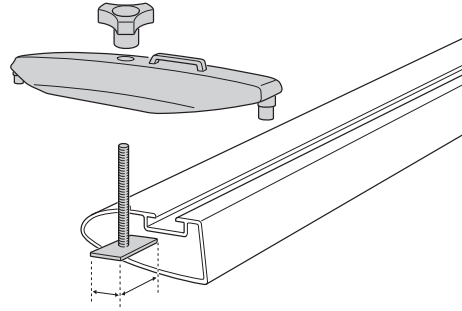

696400 → 24x30 mm

697400 → 20x27 mm

i Thule Boxlift

571000

i Thule Box Ski Carrier adapter

694800 → Pacific: 200, 780

694500 → Pacific: 500

694600 → Pacific: 600