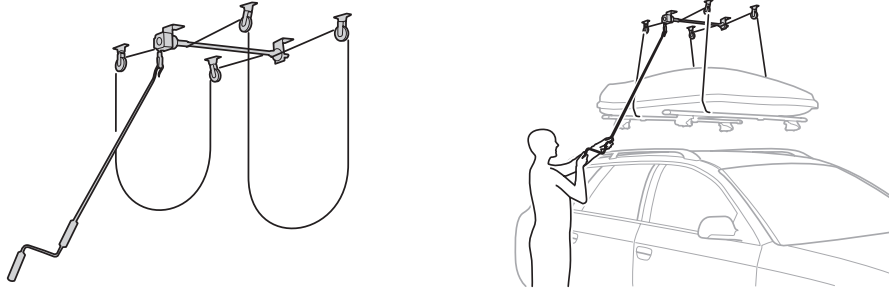

696400 → 24x30 mm

697400 → 20x27 mm

i Thule Boxlift

571000

i Thule Box Ski Carrier adapter

694800 → Pacific: 200, 780

694500 → Pacific: 500

694600 → Pacific: 600